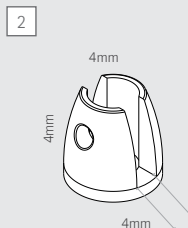

crownerfix: morsetto per il montaggio di crowner con uno spessore massimo di 4mm, ottone color argento.

crownerfix: zur befestigung von topschildern mit max. 4mm stärke aus versilbertem messing.

crownerfix: for crowner panels mounting with max. 4mm thickness made of silver-plated brass.