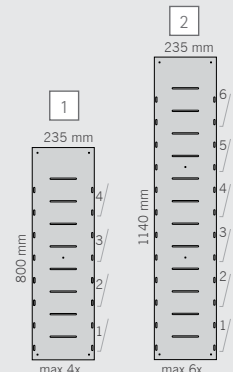

montaggio a muro con distanziali in materiale plastico e anellino di acciaio; kit completo di viti e tasselli

wandmontage mit distanzhaltern aus kunststoff, edelstahlring, komplettes kit mit schrauben und dübeln

wall mounted with plastic spacers, stainless steel ring, complete mounting kit with screws and dowels

magic wall

1	MW800235V	magic wall 800x235mm, 1pc
2	MW1140235V	magic wall 1140x235mm, 1pc
3	MW170910H	magic wall 170x910mm, 1pc
4	MW1701360H	magic wall 170x1360mm, 1pc